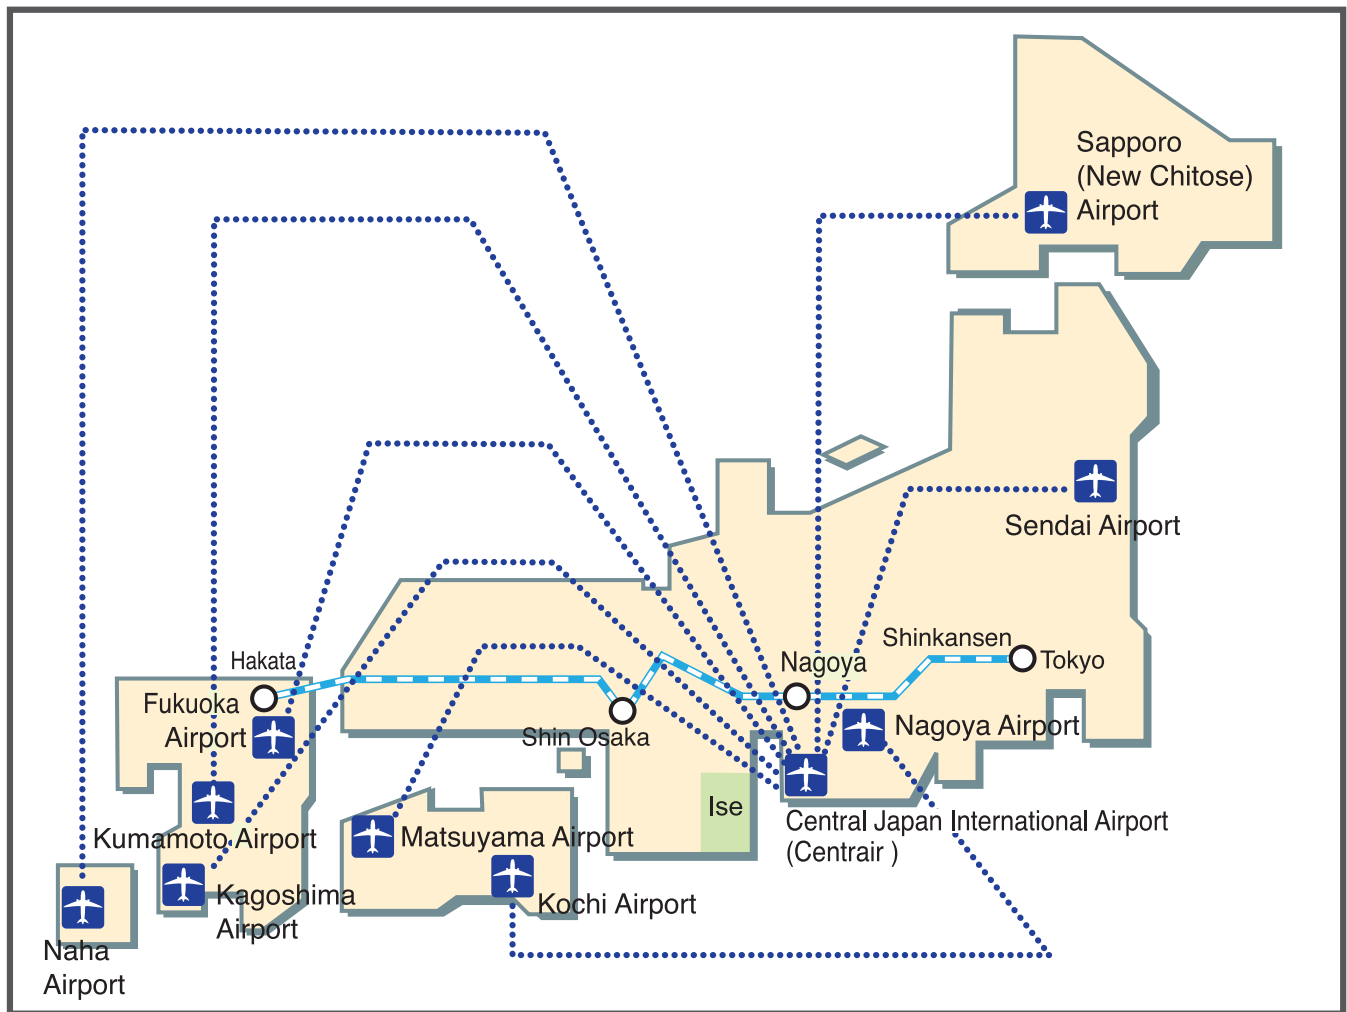

Air Travel

Origin	Operator	No. of daily flights (Journey time)	Transfer to Ise Area
Sapporo (New Chitose) Airport	JAL/ANA	12 (110 min.)	Ise ↑ Miekotsibus , Kintetsu Railway
Sendai Airport	JEX/ANA	6 (75 min.)	Tsu-Nagisamachi Port
Matsuyama Airport	ANA/JAL※	4 (60 min.)	Matusaka Port
Kochi Airport	JAL※	2 (55 min.)	↑ Central Japan International Airport
Fukuoka Airport	JAL※/ANA	17 (75 min.)	[Remarks※: JAL operates these flights to and from Nagoya Airport (Komaki)]
Kumamoto Airport	ANA/JAL※	5 (75 min.)	↓ Meitetsu Railway
Kagoshima Airport	JEX/ANA	7 (75 min.)	Nagoya Station
Naha Airport	JAL/ANA	6 (125 min.)	↓ Kintetsu Railway Ise

*Note: Average journey times and prices shown; actual times and prices may vary. Please check the latest schedule and fare information before traveling.

Remarks※: JAL operates these flights to and from Nagoya Airport (Komaki)